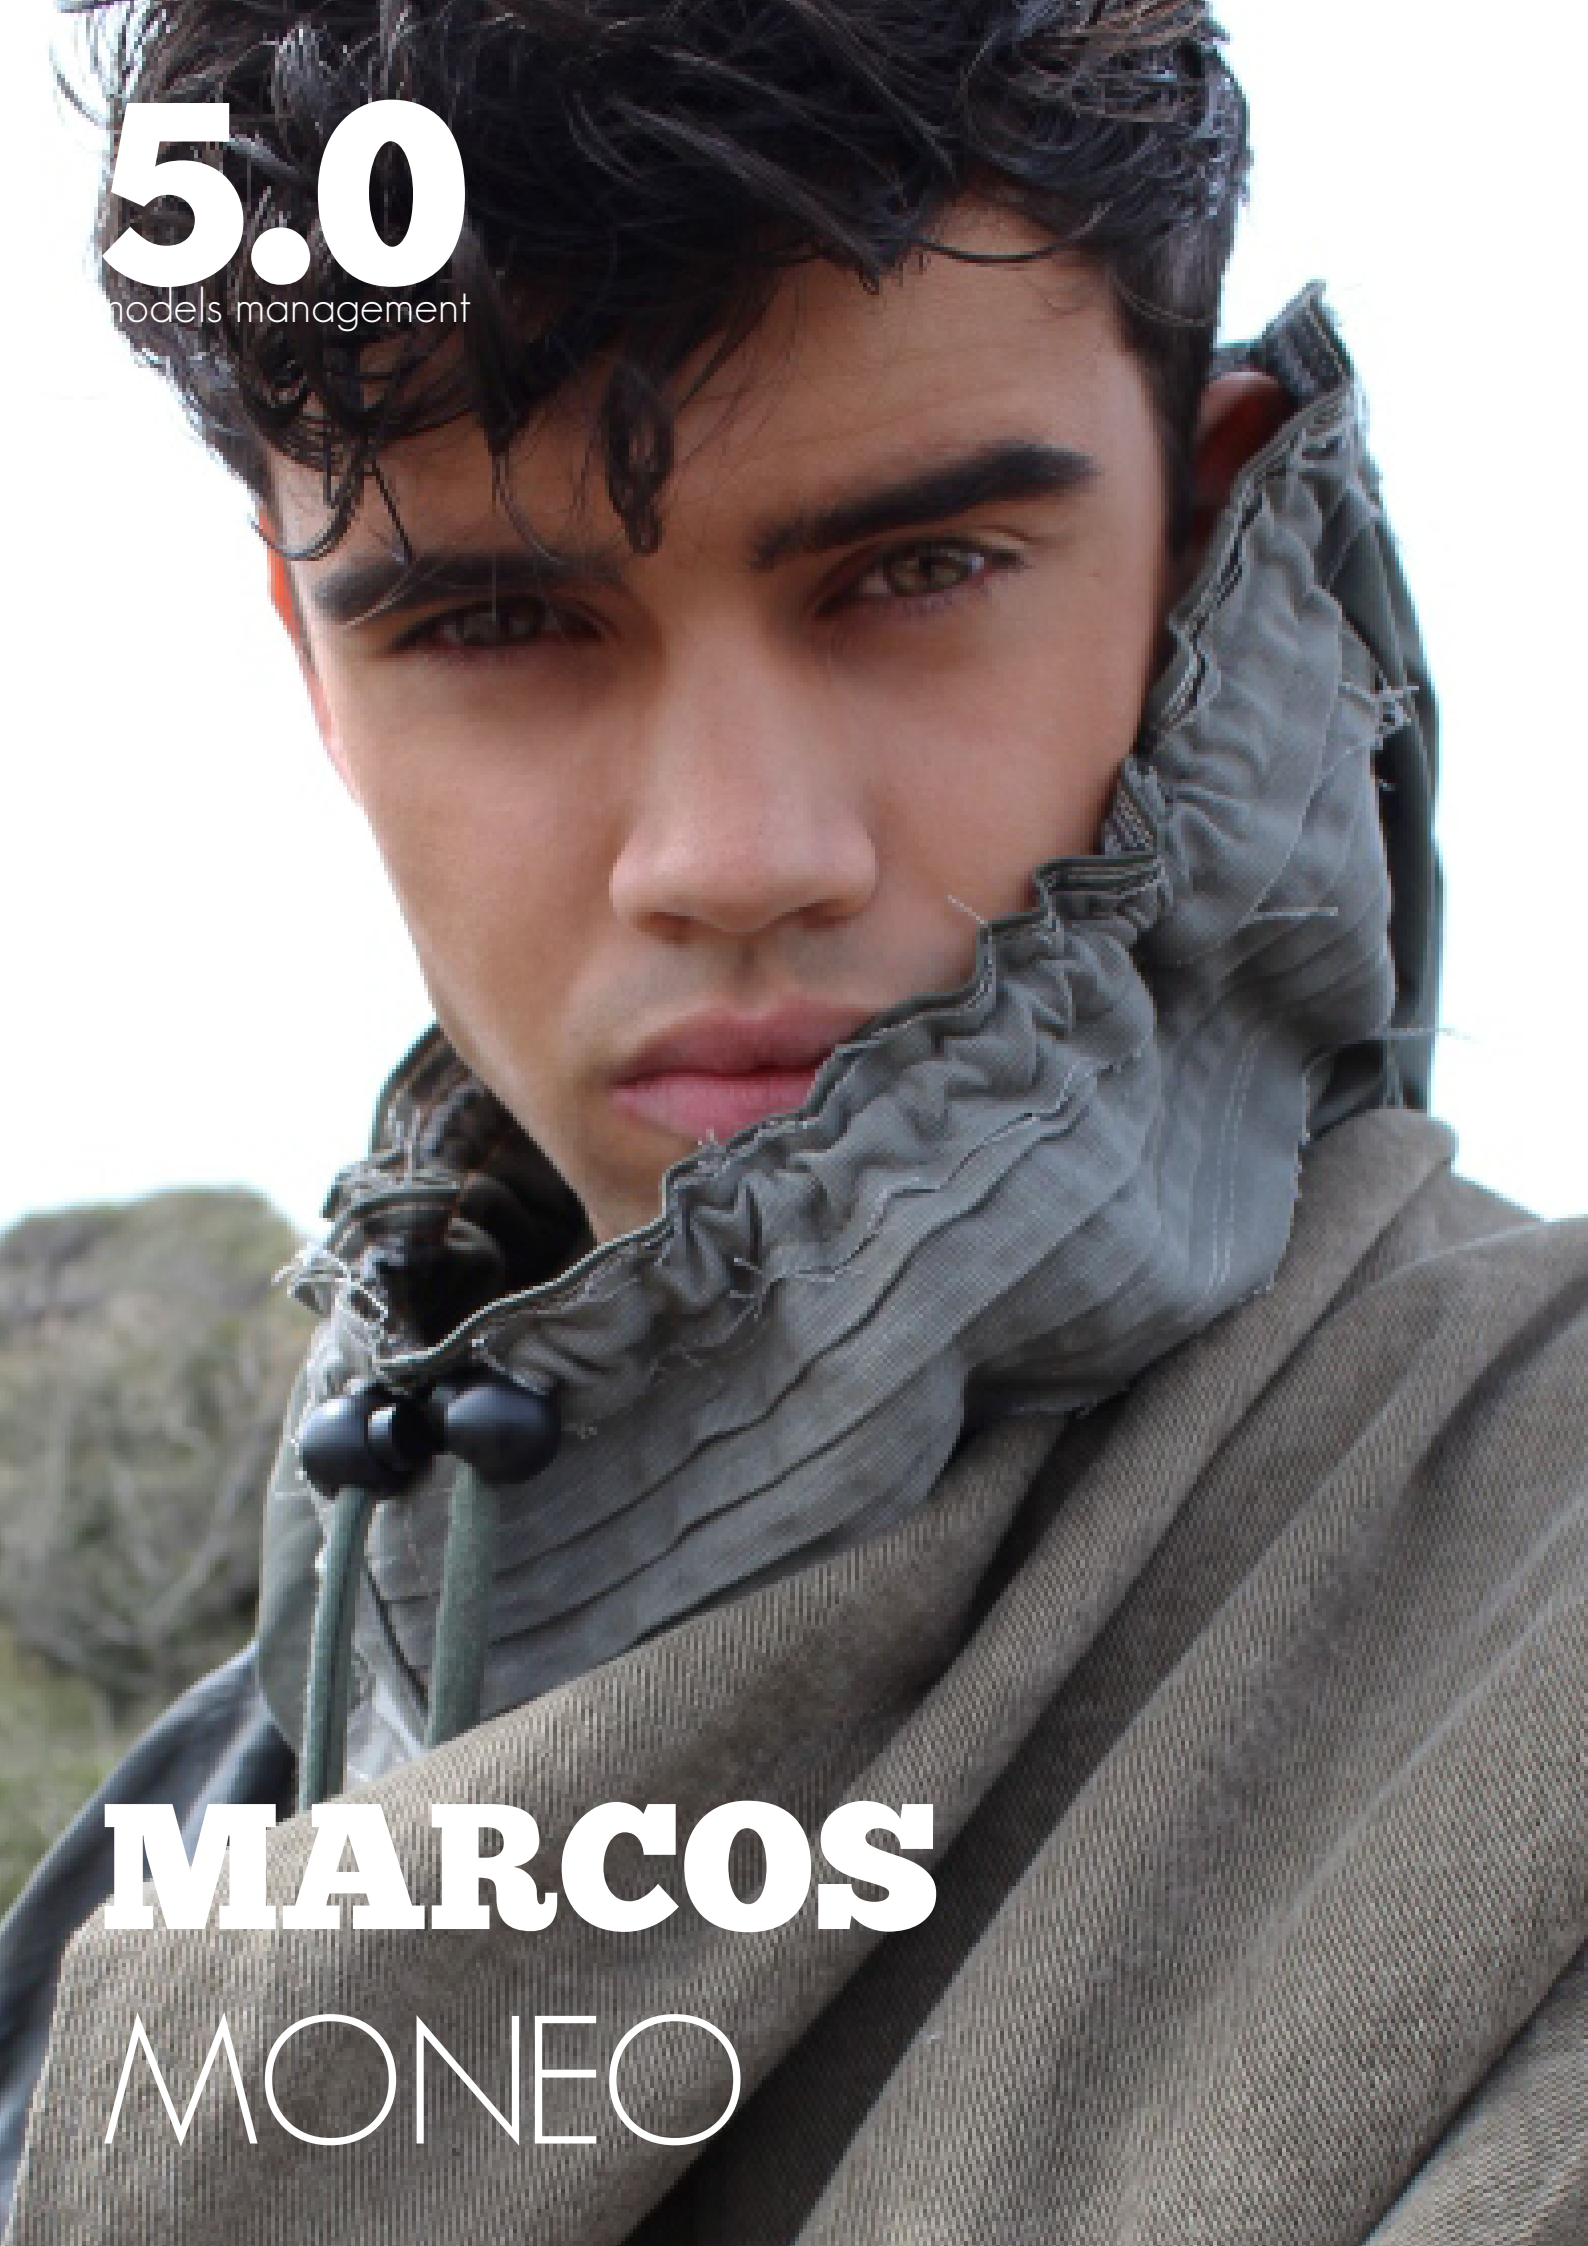

5.0
models management

MARCOS
MONEO

HEIGHT 1'86cm 6'1" | BUST 84cm 33" | WAIST 73cm 28" | HIPS 92cm 36"
SHOES 43 - 11 | HAIR Black | EYES Greenish Brown