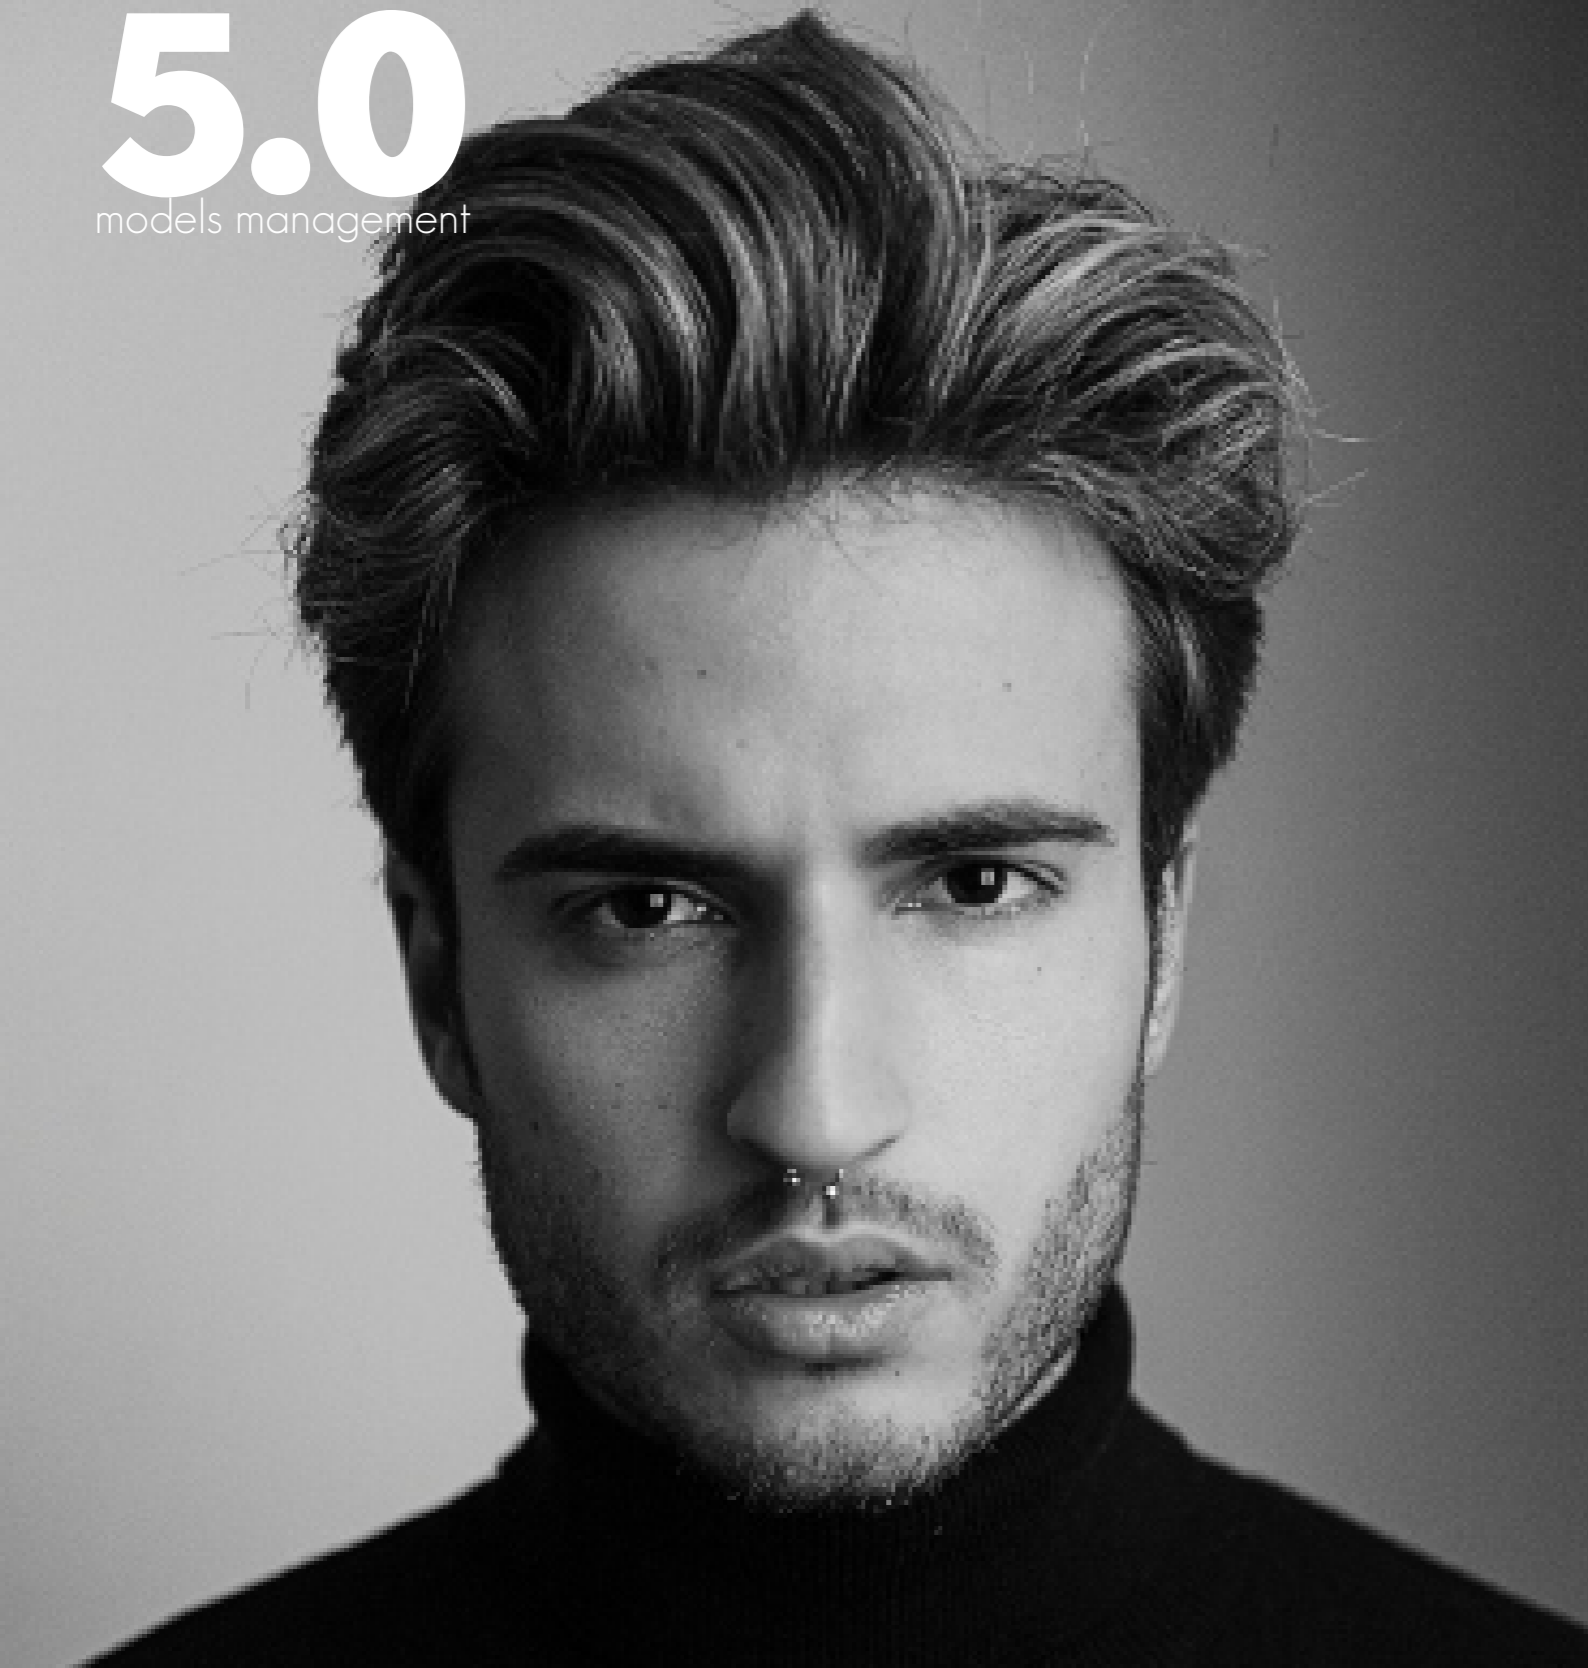

5.0
models management

GUILLE
BERNAT

HEIGHT 1'91cm 6'3" | BUST 100cm 39" | HIPS SHOES 44 - 12
HAIR LightBrown | EYES Brown